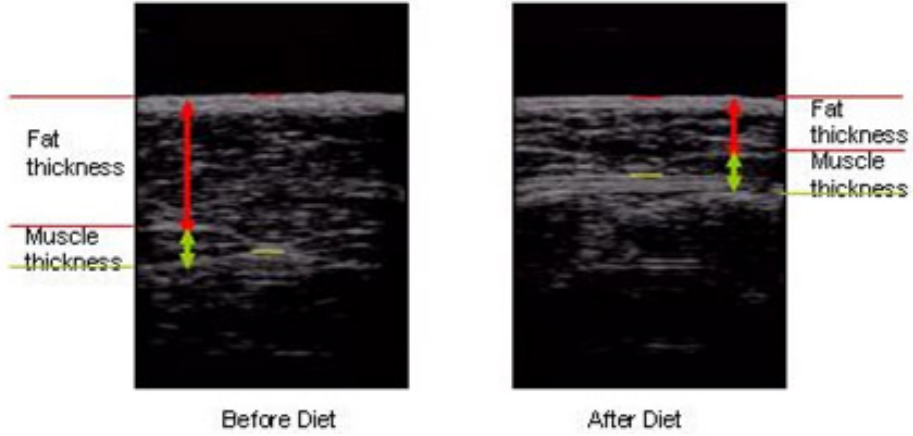

體脂前: 140磅
體脂後: 107磅

Sabrina
公司老闆
28歲

體脂前: 124磅
體脂後: 101磅

Faye
外科醫生
35歲

體脂前: 115磅
體脂後: 102磅

• BFI measure daignostic system

Cellu Check Plus

The most advanced daignostic system invented, patented and made in Japan.

Cellu Check Plus™ is a patented technology as a missing-link on the current beauty and medical markets - a special design of BFI measure daignostic system giving detailed data. It provides comprehensive understanding and conselling on one body's fat, muscle, bone, water retention distribution, subcutaneous fat, cellulite level, muscles mass, loose skin for body, even fillers, sillicon can be seen immediately.

BFI™ is Body Fat Index an inclusive measurement prior BMI, which provides much more comprehensive information:

Fat thickness	Muscle thickness
Cellulite check	Fat total
Fat%	Fat kg
Body Mass Index	Muscle weight
Obesity Index	Basal metabolism
Body balance	Metobolic diet plan
Reduce calorie plan	Food and Exercise plan
Target BMI	Target simulation
Image simulation	Save measurement dates
Progress data	Check sheet

BFI refers to BMI of segmental parts of body and show the specific data defined by ultrasound:

- Back Arm's BMI
- Abdomen's BMI
- Waist 'BMI
- Back Thigh's BMI
- Front Thigh's BMI

Fat thickness and Muscle thickness by ultrasound