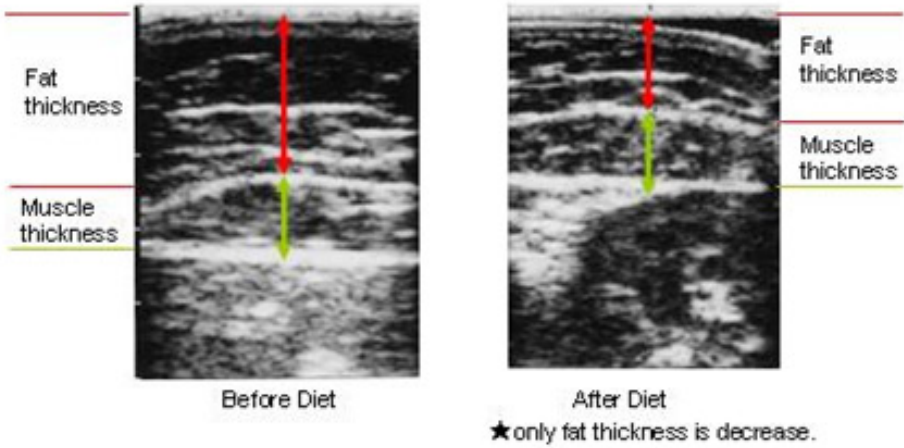

Cellu Check Plus™ is a patented technology as a missing-link on the current beauty and medical markets - a special design of BFI measure daignostic system giving detailed data. It provides comprehensive understanding and conselling on one body's fat, muscle, bone, water retention distribution, subcutaneous fat, cellulite level, muscles mass, loose skin for body, even fillers, sillicon can be seen immediately.

BFI™ is Body Fat Index an inclusive measurement prior BMI, which provides much more comprehensive information:

Fat thickness	Muscle thickness
Cellulite check	Fat total
Fat%	Fat kg
Body Mass Index	Muscle weight
Obesity Index	Basal metabolism
Body balance	Metobolic diet plan
Reduce calorie plan	Food and Exercise plan
Target BMI	Target simulation
Image simulation	Save measurement dates
Progress data	Check sheet

BFI refers to BMI of segmental parts of body and show the specific data defined by ultrasound:

- Back Arm's BMI
- Abdomen's BMI
- Waist 'BMI
- Back Thigh's BMI
- Front Thigh's BMI

Fat thickness and Muscle thickness by ultrasound

It shows clearly where the fat thickness is most distributing at and how the body balance is. "BFI" can also find the figure and body balance so as to let you provide much more comprehensive advice professionally to the subjects more in details.